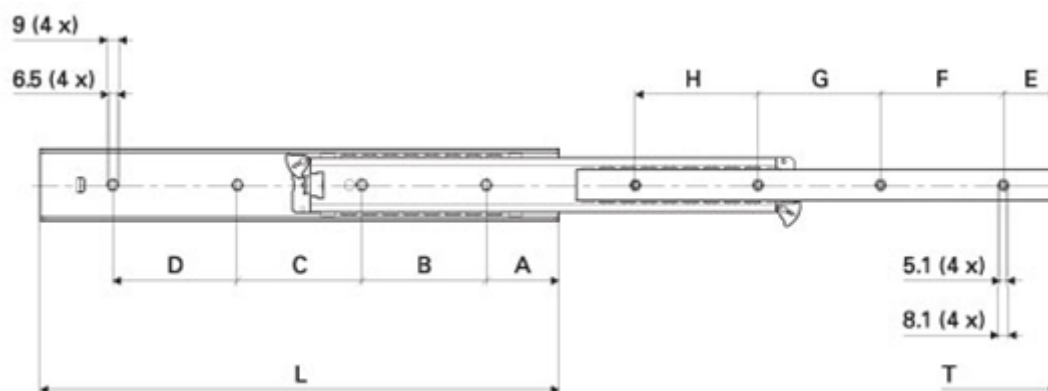

Data Sheet

Article number: 11112512

Description: Thomas Regout Telescopic Slide 11112512 ULF HD Bilex, 3-piece
Length 800 mm / load cap. 138 kg / extension 815 mm

Measures

A = 64

L = 800

B = 224

T = 815

C = 224

D = 224

E = 49.5

F = 224

G = 224

H = 224